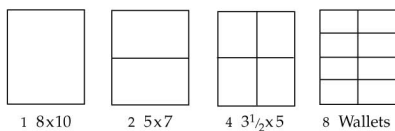

Create a package

1st Unit	\$30
2nd Unit <small>same pose only</small>	\$25
3rd Unit <small>same pose only</small>	\$20

Additional poses may be ordered beginning at the first unit price.

Individual pricing

	Gallery (canvas)	Contemporary or Sepia	Color or B&W
30x40	\$515	\$395	\$345
20x30	\$365	\$295	\$255
20x24	\$265	\$205	\$175
16x20	\$176	\$126	\$85
11x14	\$145	\$95	\$55

Unit exchange options

Wall portraits